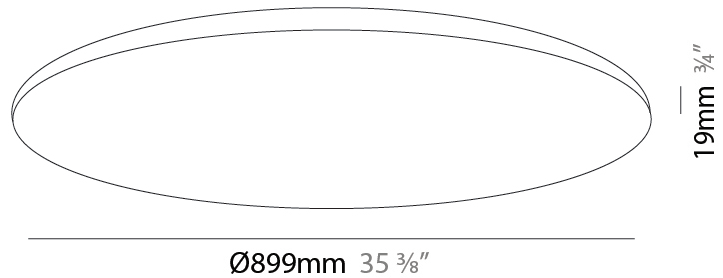

INFINITE ROUND SURFACE

A52030- -

base number   Color   Finish
                         Temperature   Options

1. To build a product code in our configurator select the specify button on the base model # product page
2. To build a manual product code on this datasheet choose from the options listed below in blue font and add the suffix to the base model #

GENERAL

Series: Infinite Round
Partner: Ivela
Division: Architectural
Installation: Surface
Product Type: Panels
Mounting Location: Ceiling
Light Distribution: Direct

PHYSICAL

Shape: Round
Diameter (mm): 899
Diameter (in): 35 ³/₈"
Height (mm): 19
Height (in): 3/4
Diffuser: PMMA - Opal
Fixture Finish: WHI / BLK / GLD
Fixture Material: Aluminum

ELECTRICAL

Lamp Type: LED
Input Wattage (W): 56
Dimming: Tri-Mode (Non-Dimming and Phase Dimming (120Vac only) and 0-10V Dimming)
Driver Included: No
Driver Location: Remote
Driver Type: Constant Voltage - Universal
Driver Class: Class 2
Housing: ENCP 5 (ERP) ENCP 8 (SC Power)
Input Voltage (V): 120 - 277
Output Voltage (V): 24

LED

Color Temperature (°K): 2700 / 3000 / 3500 / 4000
Max. Delivered Lumen (lm): 3360 / 3500 / 3604 / 3710
Nominal Lumen (lm): 6720 / 7000 / 7208 / 7420
CRI: >93 CRI
Lamp Life (hrs): 50000

OPTICAL

RATINGS AND CERTIFICATIONS

Certified By: CSA Certified to UL and CSA Standards
IP rating: IP20

PROJECT	_____
TYPE	_____
SPECIFIER	_____
QUANTITY	_____
DATE	_____