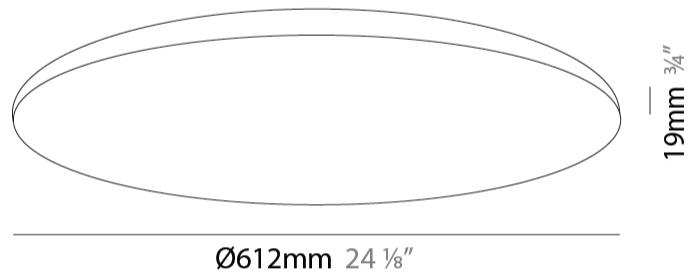

#### PHYSICAL

Shape: Round  
 Diameter (mm): 612  
 Diameter (in): 24 1/8  
 Height (mm): 19  
 Height (in): 3/4  
 Diffuser: PMMA - Opal  
[Fixture Finish: WHI / BLK / GLD](#)  
 Fixture Material: Aluminum