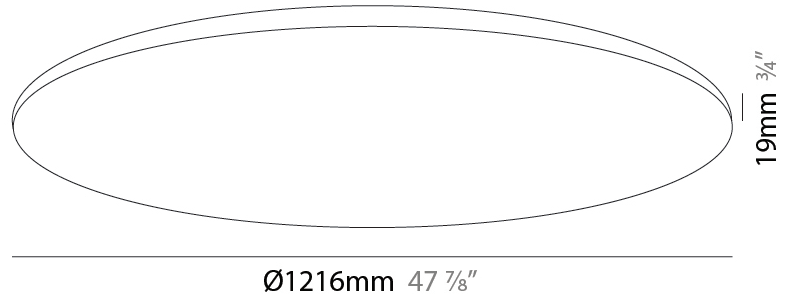

PROJECT
TYPE
SPECIFIER
QUANTITY
DATE

INFINITE ROUND SURFACE

A52031- -
base number   Color   Finish
                         Temperature   Options

1. To build a product code in our configurator select the specify button on the base model # product page
2. To build a manual product code on this datasheet choose from the options listed below in blue font and add the suffix to the base model #

GENERAL

Series: Infinite Round
Partner: Ivela
Division: Architectural
Installation: Surface
Product Type: Panels
Mounting Location: Ceiling
Light Distribution: Direct

PHYSICAL

Shape: Round
Diameter (mm): 1216
Diameter (in): 47 7/8
Height (mm): 19
Height (in): 3/4
Diffuser: PMMA - Opal
Fixture Finish: WHI / BLK / GLD
Fixture Material: Aluminum

ELECTRICAL

Lamp Type: LED
Input Wattage (W): 76
Dimming: Tri-Mode (Non-Dimming and Phase Dimming (120Vac only) and 0-10V Dimming)
Driver Included: No
Driver Location: Remote
Driver Type: Constant Voltage - Universal
Driver Class: Class 2
Housing: ENCP 5 (ERP) ENCP 8 (SC Power)
Input Voltage (V): 120 - 277
Output Voltage (V): 24

LED

Color Temperature (°K): 2700 / 3000 / 3500 / 4000
Max. Delivered Lumen (lm): 4560 / 4750 / 4908 / 5035
Nominal Lumen (lm): 9120 / 9500 / 9783 / 10070
CRI: >93 CRI
Lamp Life (hrs): 50000

OPTICAL

RATINGS AND CERTIFICATIONS

Certified By: CSA Certified to UL and CSA Standards
IP rating: IP20