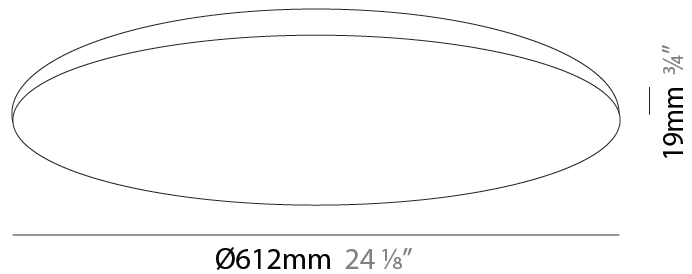

PROJECT
TYPE
SPECIFIER
QUANTITY
DATE

INFINITE ROUND RECESSED

A56179- -
base number   Color   Finish
                         Temperature   Options

1. To build a product code in our configurator select the specify button on the base model # product page
2. To build a manual product code on this datasheet choose from the options listed below in blue font and add the suffix to the base model #

GENERAL

Series: Infinite Round
Partner: Ivela
Division: Architectural
Installation: Recessed
Product Type: Panels
Mounting Location: Ceiling
Light Distribution: Direct

PHYSICAL

Shape: Round
Diameter (mm): 612
Diameter (in): 24 1/8
Height (mm): 19
Height (in): 3/4
Diffuser: PMMA - Opal
Fixture Finish: WHI / BLK / GLD
Fixture Material: Aluminum

ELECTRICAL

Lamp Type: LED
Input Wattage (W): 38
Dimming: Tri-Mode (Non-Dimming and Phase Dimming (120Vac only) and 0-10V Dimming)
Driver Included: No
Driver Location: Remote
Driver Type: Constant Voltage - Universal
Driver Class: Class 2
Housing: ENCP 5 (ERP) ENCP 13 (SC Power)
Input Voltage (V): 120 - 277
Output Voltage (V): 24

LED

Color Temperature (°K): 2700 / 3000 / 3500 / 4000
Max. Delivered Lumen (lm): 2160 / 2250 / 2317 / 2385
Nominal Lumen (lm): 4320 / 4500 / 4634 / 4770
CRI: >93 CRI
Lamp Life (hrs): 50000

OPTICAL

RATINGS AND CERTIFICATIONS

Certified By: CSA Certified to UL and CSA Standards
IP rating: IP20