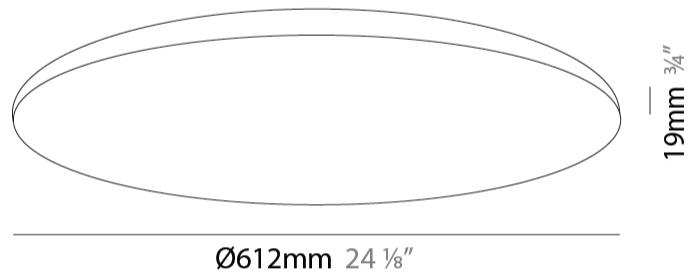

INFINITE ROUND SURFACE

A52029- -

base number
Color   Finish
Temperature   Options

1. To build a product code in our configurator select the specify button on the base model # product page
2. To build a manual product code on this datasheet choose from the options listed below in blue font and add the suffix to the base model #

GENERAL

Series: Infinite Round
Partner: Ivela
Division: Architectural
Installation: Surface
Product Type: Panels
Mounting Location: Ceiling
Light Distribution: Direct

PHYSICAL

Shape: Round
Diameter (mm): 612
Diameter (in): 24 1/8
Height (mm): 19
Height (in): 3/4
Diffuser: PMMA - Opal
[Fixture Finish: WHI / BLK / GLD](#)
Fixture Material: Aluminum

ELECTRICAL

Lamp Type: LED
Input Wattage (W): 38
Dimming: Tri-Mode (Non-Dimming and Phase Dimming (120Vac only) and 0-10V Dimming)
Driver Included: No
Driver Location: Remote
Driver Type: Constant Voltage - Universal
Driver Class: Class 2
Housing: ENCP 5 (ERP) ENCP 13 (SC Power)
Input Voltage (V): 120 - 277
Output Voltage (V): 24

LED

[Color Temperature (°K): 2700 / 3000 / 3500 / 4000](#)
Max. Delivered Lumen (lm): 2160 / 2250 / 2317 / 2385
Nominal Lumen (lm): 4320 / 4500 / 4634 / 4770
CRI: >93 CRI
Lamp Life (hrs): 50000

OPTICAL

RATINGS AND CERTIFICATIONS

Certified By: CSA Certified to UL and CSA Standards
IP rating: IP20

PROJECT
TYPE
SPECIFIER
QUANTITY
DATE