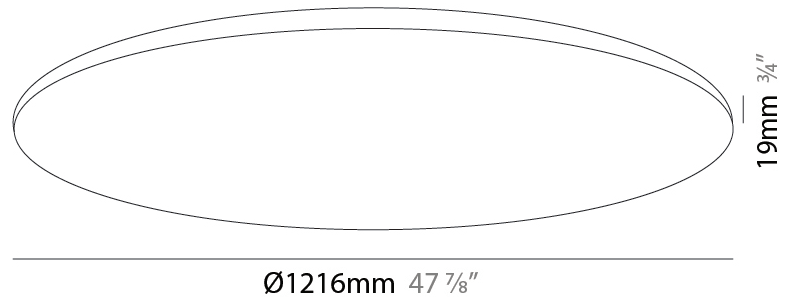

INFINITE ROUND RECESSED

A56181- -

base number   Color   Finish
Temperature   Options

1. To build a product code in our configurator select the specify button on the base model # product page
2. To build a manual product code on this datasheet choose from the options listed below in blue font and add the suffix to the base model #

GENERAL

Series: Infinite Round
Partner: Ivela
Division: Architectural
Installation: Recessed
Product Type: Panels
Mounting Location: Ceiling
Light Distribution: Direct

PHYSICAL

Shape: Round
Diameter (mm): 1216
Diameter (in): 47 ⁷/₈
Height (mm): 19
Height (in): 3/4
Diffuser: PMMA - Opal
Fixture Finish: WHI / BLK / GLD
Fixture Material: Aluminum

ELECTRICAL

Lamp Type: LED
Input Wattage (W): 76
Dimming: Tri-Mode (Non-Dimming and Phase Dimming (120Vac only) and 0-10V Dimming)
Driver Included: No
Driver Location: Remote
Driver Type: Constant Voltage - Universal
Driver Class: Class 2
Housing: ENCP 5 (ERP) ENCP 8 (SC Power)
Input Voltage (V): 120 - 277
Output Voltage (V): 24

LED

Color Temperature (°K): 2700 / 3000 / 3500 / 4000
Max. Delivered Lumen (lm): 4560 / 4750 / 4891 / 5035
Nominal Lumen (lm): 9120 / 9500 / 9783 / 10070
CRI: >93 CRI
Lamp Life (hrs): 50000

OPTICAL

RATINGS AND CERTIFICATIONS

Certified By: CSA Certified to UL and CSA Standards
IP rating: IP20

PROJECT
TYPE
SPECIFIER
QUANTITY
DATE